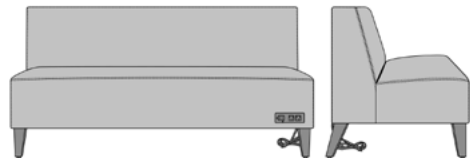

## Wallsaver Lounge

The Delfini Wallsaver is part of the Delfini Modular Seating collection and features angled back legs designed to keep walls in pristine condition. Versatile, refined and ready to provide a high level of group seating in lounges and lobbies, this collection is standard with no arms and includes a single, love seat and a sofa. An optional power grommet is also available.

**Visible Cleanout**  
Cleanout prevents build-up of debris and provides for easy maintenance.

**Optional Power Grommet**  
Optional power plug and USB ports available in black or white only.

**Number of Seats**  
Choose from 3 seat styles – lounge chair, love seat, and sofa.

### Statement of Line

**DELFWS1**  
25W 31.5D 34H

**DELFWS2**  
45W 31.5D 34H

**DELFWS3**  
68W 31.5D 34H

**DELFWS1PG1**  
25W 31.5D 34H

**DELFWS2PG1**  
45W 31.5D 34H

**DELFWS3PG1**  
68W 31.5D 34H

**kwalu** | Furnishing the Future™