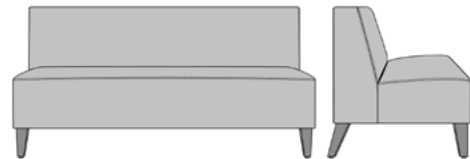

## Wallsaver Lounge

The Delfini Wallsaver is part of the Delfini Modular Seating collection and features angled back legs designed to keep walls in pristine condition. Versatile, refined and ready to provide a high level of group seating in lounges and lobbies, this collection is standard with no arms and includes a single, love seat and a sofa. An optional power grommet is also available.

**Visible Cleanout**  
Cleanout prevents build-up of debris and provides for easy maintenance.

**Optional Power Grommet**  
Optional power plug and USB ports available in black or white only.

**Number of Seats**  
Choose from 3 seat styles – lounge chair, love seat, and sofa.

### Statement of Line

**DELFWS1**  
25W 31.5D 34H

**DELFWS2**  
45W 31.5D 34H

**DELFWS3**  
68W 31.5D 34H

**DELFWS1PG1**  
25W 31.5D 34H

**DELFWS2PG1**  
45W 31.5D 34H

**DELFWS3PG1**  
68W 31.5D 34H

**kwalu** | Furnishing the Future™