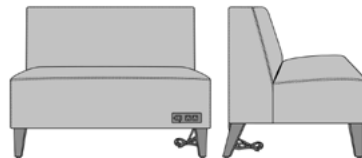

## Wallsaver Lounge

The Delfini Wallsaver is part of the Delfini Modular Seating collection and features angled back legs designed to keep walls in pristine condition. Versatile, refined and ready to provide a high level of group seating in lounges and lobbies, this collection is standard with no arms and includes a single, love seat and a sofa. An optional power grommet is also available.

**Visible Cleanout**  
Cleanout prevents build-up of debris and provides for easy maintenance.

**Optional Power Grommet**  
Optional power plug and USB ports available in black or white only.

**Number of Seats**  
Choose from 3 seat styles – lounge chair, love seat, and sofa.

### Statement of Line

**DELFWS1**  
25W 31.5D 34H

**DELFWS2**  
45W 31.5D 34H

**DELFWS3**  
68W 31.5D 34H

**DELFWS1PG1**  
25W 31.5D 34H

**DELFWS2PG1**  
45W 31.5D 34H

**DELFWS3PG1**  
68W 31.5D 34H

**kwalu** | Furnishing the Future™