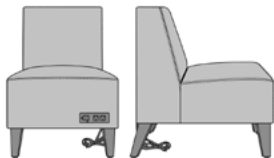

**Visible Cleanout**  
Cleanout prevents build-up of debris and provides for easy maintenance.

**Optional Power Grommet**  
Optional power plug and USB ports available in black or white only.

**Number of Seats**  
Choose from 3 seat styles – lounge chair, love seat, and sofa.

### Statement of Line

**DELFWS1**  
25W 31.5D 34H

**DELFWS2**  
45W 31.5D 34H

**DELFWS3**  
68W 31.5D 34H

**DELFWS1PG1**  
25W 31.5D 34H

**DELFWS2PG1**  
45W 31.5D 34H

**DELFWS3PG1**  
68W 31.5D 34H

**kwalu** | Furnishing the Future™