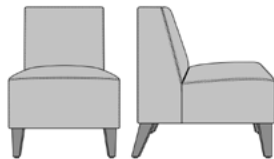

Statement of Line

DELFWS1
25W 31.5D 34H