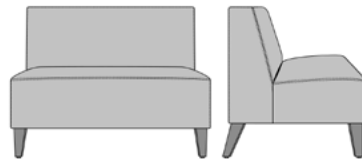

DELFWS2
45W 31.5D 34H